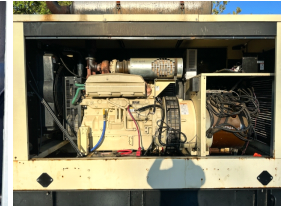

GENERATOR SOURCE

SALES · RENTALS · SERVICE

Kohler - 200 kW - SOLD

Generator Set Specs

Unit#: 090332
Capacity: 200 kW
Manufacturer: Kohler
Enclosure Type: Weatherproof Enclosure
Voltage: 277/480 V
Amps: 301 AMPS
Hertz: 60 Hz
Circuit Breaker Amps: 300
Phase: Three-Phase
Location: Jacksonville, FL
of Leads: 12
Model #: 200REOZJB
Serial #: 2074808
Generator Weight LBS: 7000
Generator Dimensions: 149"l x 55"w x 111"h

Engine Specs

Make: John Deere
Year: 2005
Hours: 622.5
Fuel: Diesel
Fuel Tank Capacity (Gallons): 360
Fuel Tank Type: Double Wall Base
Model #: R517821
Serial #: RG6081A173495

Price: Call us at 800-853-2073 for a quote