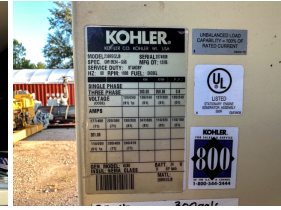

GENERATOR SOURCE

SALES · RENTALS · SERVICE

Kohler - 200 kW - SOLD

Generator Set Specs

Unit#: 090332
Capacity: 200 kW
Manufacturer: Kohler
Enclosure Type: Weatherproof Enclosure
Voltage: 277/480 V
Amps: 301 AMPS
Hertz: 60 Hz
Circuit Breaker Amps: 300
Phase: Three-Phase
Location: Jacksonville, FL
of Leads: 12
Model #: 200REOZJB
Serial #: 2074808
Generator Weight LBS: 7000
Generator Dimensions: 149"l x 55"w x 111"h

Engine Specs

Make: John Deere
Year: 2005
Hours: 622.5
Fuel: Diesel
Fuel Tank Capacity (Gallons): 360
Fuel Tank Type: Double Wall Base
Model #: R517821
Serial #: RG6081A173495

Price: Call us at 800-853-2073 for a quote