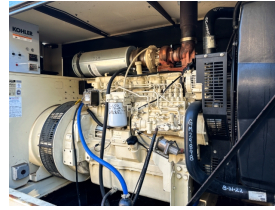

GENERATOR SOURCE

SALES · RENTALS · SERVICE

Kohler - 200 kW - SOLD

Generator Set Specs

Unit#: 090332
Capacity: 200 kW
Manufacturer: Kohler
Enclosure Type: Weatherproof Enclosure
Voltage: 277/480 V
Amps: 301 AMPS
Hertz: 60 Hz
Circuit Breaker Amps: 300
Phase: Three-Phase
Location: Jacksonville, FL
of Leads: 12
Model #: 200REOZJB
Serial #: 2074808
Generator Weight LBS: 7000
Generator Dimensions: 149"l x 55"w x 111"h

Engine Specs

Make: John Deere
Year: 2005
Hours: 622.5
Fuel: Diesel
Fuel Tank Capacity (Gallons): 360
Fuel Tank Type: Double Wall Base
Model #: R517821
Serial #: RG6081A173495

Price: Call us at 800-853-2073 for a quote