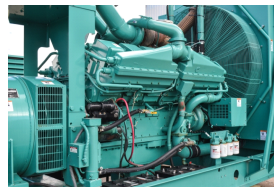

GENERATOR SOURCE

SALES · RENTALS · SERVICE

Cummins - 1000 kW - UNAVAILABLE

Generator Set Specs

Unit#: 090333
Capacity: 1000 kW
Manufacturer: Cummins
Enclosure Type: Open
Voltage: 277/480 V
Amps: 1504 AMPS
Hertz: 60 Hz
Circuit Breaker Amps: 1600
Phase: Three-Phase
Location: Brighton, CO
of Leads: 12
Model #: 1000DFJD
Serial #: F940544690
Generator Weight LBS: 21000
Generator Dimensions: 190 x
75 x 100

Engine Specs

Make: Cummins
Year: 1994
Hours: 1061
Fuel Tank Type:
Double Wall Base
Model #: KTA38G4
Serial #: 33127368

Price: Call us at 800-853-2073 for a quote

Generator Source thoroughly tests all of our products!