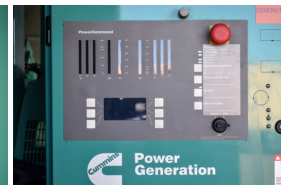

Price: Call us at 800-853-2073 for a quote

Generator Source thoroughly tests all of our products!

The pricing displayed on our website is subject to change based on deinstallation costs, installation requirements, rigging/disposal, and any other situational variables, but we do try to keep it as up to date as possible.

Copyright © Generator Source. All Rights Reserved. Caterpillar, Detroit, Cummins, Perkins, SDMO, and all other brand names are trademarks of their individual prospective companies.

sales@generatorsource.com - generatorsource.com
303-659-2073 - 1-800-853-2073

FORMERLY
Diesel
SERVICE & SUPPLY