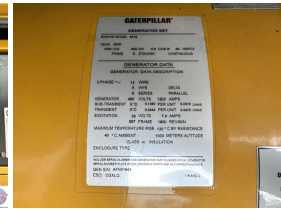

GENERATOR SOURCE

SALES · RENTALS · SERVICE

Caterpillar - 800 kW - UNAVAILABLE

Generator Set Specs

Unit#: 090335
Capacity: 800 kW
Manufacturer: Caterpillar
Enclosure Type: Sound Attenuated Enclosure
Voltage: 277/480 V
Amps: 1203 AMPS
Hertz: 60 Hz
Circuit Breaker Amps: 600
Phase: Three-Phase
Location: Jacksonville, FL
of Leads: 12
Model #: SR-4B
Serial #: SFN01648
Generator Weight LBS: 25000
Generator Dimensions: 278"l x 88"w x 136"h

Engine Specs

Make: CAT
Year: 2006
Hours: 286
Fuel Tank Capacity (Gallons): 2000
Fuel Tank Type: Double Wall Base
Model #: 3412
Serial #: BLG03264

Price: Call us at 800-853-2073 for a quote

Generator Source thoroughly tests all of our products!