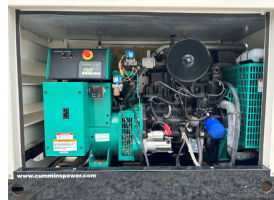

Price: Call us at 800-853-2073 for a quote

Generator Source thoroughly tests all of our products!

The pricing displayed on our website is subject to change based on deinstallation costs, installation requirements, rigging/disposal, and any other situational variables, but we do try to keep it as up to date as possible.

Copyright © Generator Source. All Rights Reserved. Caterpillar, Detroit, Cummins, Perkins, SDMO, and all other brand names are trademarks of their individual prospective companies.

sales@generatorsource.com - generatorsource.com
303-659-2073 - 1-800-853-2073

FORMERLY
Diesel
SERVICE & SUPPLY