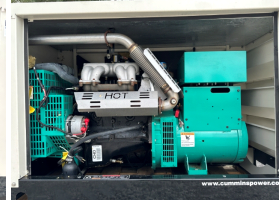

Price: Call us at 800-853-2073 for a quote

Generator Source thoroughly tests all of our products!

The pricing displayed on our website is subject to change based on deinstallation costs, installation requirements, rigging/disposal, and any other situational variables, but we do try to keep it as up to date as possible.

Copyright © Generator Source. All Rights Reserved. Caterpillar, Detroit, Cummins, Perkins, SDMO, and all other brand names are trademarks of their individual prospective companies.

sales@generatorsource.com - generatorsource.com
303-659-2073 - 1-800-853-2073

FORMERLY
Diesel
SERVICE & SUPPLY