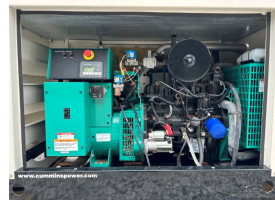

Price: Call us at 800-853-2073 for a quote

Generator Source thoroughly tests all of our products!

The pricing displayed on our website is subject to change based on deinstallation costs, installation requirements, rigging/disposal, and any other situational variables, but we do try to keep it as up to date as possible.

Copyright © Generator Source. All Rights Reserved. Caterpillar, Detroit, Cummins, Perkins, SDMO, and all other brand names are trademarks of their individual prospective companies.

sales@generatorsource.com - generatorsource.com
303-659-2073 - 1-800-853-2073

FORMERLY
Diesel
SERVICE & SUPPLY