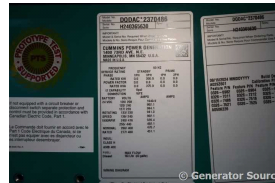

## Cummins - 300 kW - UNAVAILABLE

### Generator Set Specs

**Unit#:** 090339  
**Capacity:** 300 kW  
**Manufacturer:** Cummins  
**Enclosure Type:** Sound Attenuated Enclosure  
**Voltage:** 277/480 V  
**Amps:** 451 AMPS  
**Hertz:** 60 Hz  
**Circuit Breaker Amps:** 600  
**Phase:** Three-Phase  
**Location:** Brighton, CO  
**# of Leads:** 12  
**Model #:** DQDAC-2370486  
**Serial #:** H240365630  
**Generator Weight LBS:** 11500  
**Generator Dimensions:** 181 x 88 x 110

### Engine Specs

**Make:** Cummins  
**Year:** 2024  
**Hours:** 0  
**Fuel Tank Type:** Double Wall Base  
**Model #:** QSL9-G7  
**Serial #:** 22605880

**Price:** Call us at 800-853-2073 for a quote