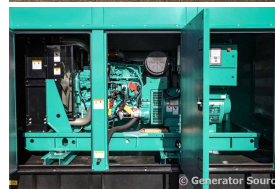

GENERATOR SOURCE

SALES · RENTALS · SERVICE

Cummins - 300 kW - JUST ARRIVED - SOLD

Generator Set Specs

Unit#: 090340
Capacity: 300 kW
Manufacturer: Cummins
Enclosure Type: Sound Attenuated Enclosure
Voltage: 277/480 V
Amps: 451 AMPS
Hertz: 60 Hz
Circuit Breaker Amps: 600
Phase: Three-Phase
Location: Brighton, CO
of Leads: 12
Model #: DQDAC-2370486
Serial #: H240365635
Generator Weight LBS: 11500
Generator Dimensions: 181 x 88 x 110

Engine Specs

Make: Cummins
Year: 2024
Hours: 0
Fuel: Diesel
Fuel Tank Capacity (Gallons): 600
Fuel Tank Type: Double Wall Base
Model #: QSL9-G7
Serial #: 22594938

Price: Call us at 800-853-2073 for a quote