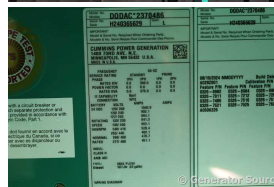

GENERATOR SOURCE

SALES · RENTALS · SERVICE

Cummins - 300 kW - JUST ARRIVED - SOLD

Generator Set Specs

Unit#: 090341
Capacity: 300 kW
Manufacturer: Cummins
Enclosure Type: Sound Attenuated Enclosure
Voltage: 277/480 V
Amps: 451 AMPS
Hertz: 60 Hz
Circuit Breaker Amps: 600
Phase: Three-Phase
Location: Brighton, CO
# of Leads: 12
Model #: DQDAC-2370486
Serial #: H240365629
Generator Weight LBS: 11500
Generator Dimensions: 181 x 88 x 110

Engine Specs

Make: Cummins
Year: 2024
Hours: 0
Fuel: Diesel
Fuel Tank Capacity (Gallons): 600
Fuel Tank Type: Double Wall Base
Model #: QSL9-G7
Serial #: 22594965

Price: Call us at 800-853-2073 for a quote

Generator Source thoroughly tests all of our products!

The pricing displayed on our website is subject to change based on deinstallation costs, installation requirements, rigging/disposal, and any other situational variables, but we do try to keep it as up to date as possible.

Copyright © Generator Source. All Rights Reserved. Caterpillar, Detroit, Cummins, Perkins, SDMO, and all other brand names are trademarks of their individual prospective companies.

sales@generatorsource.com - generatorsource.com
303-659-2073 - 1-800-853-2073