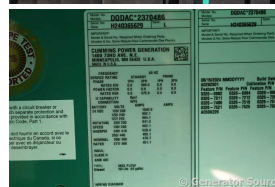

© Generator Source