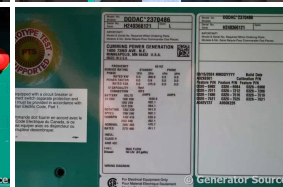

© Generator Source

Price: Call us at 800-853-2073 for a quote

Generator Source thoroughly tests all of our products!

The pricing displayed on our website is subject to change based on deinstallation costs, installation requirements, rigging/disposal, and any other situational variables, but we do try to keep it as up to date as possible.

Copyright © Generator Source. All Rights Reserved. Caterpillar, Detroit, Cummins, Perkins, SDMO, and all other brand names are trademarks of their individual prospective companies.

sales@generatorsource.com - generatorsource.com
303-659-2073 - 1-800-853-2073

FORMERLY
Diesel
SERVICE & SUPPLY