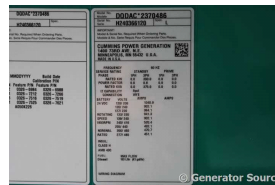

GENERATOR SOURCE

SALES · RENTALS · SERVICE

Cummins - 300 kW - JUST ARRIVED - SOLD

Generator Set Specs

Unit#: 090343
Capacity: 300 kW
Manufacturer: Cummins
Enclosure Type: Sound Attenuated Enclosure
Voltage: 277/480 V
Amps: 451 AMPS
Hertz: 60 Hz
Circuit Breaker Amps: 600
Phase: Three-Phase
Location: Brighton, CO
of Leads: 12
Model #: DQDAC-2370486
Serial #: H240366120
Generator Weight LBS: 11500
Generator Dimensions: 181 x 88 x 110

Engine Specs

Make: Cummins
Year: 2024
Hours: 0
Fuel: Diesel
Fuel Tank Capacity (Gallons): 600
Fuel Tank Type: Double Wall Base
Model #: QSL9-G7
Serial #: 22656648

Price: Call us at 800-853-2073 for a quote