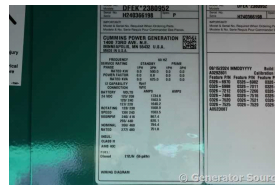

GENERATOR SOURCE

SALES · RENTALS · SERVICE

Cummins - 500 kW - BRAND NEW- JUST ARRIVED

Generator Set Specs

Unit#: 090344
Capacity: 500 kW
Manufacturer: Cummins
Enclosure Type: Sound Attenuated Enclosure
Voltage: 277/480 V
Amps: 752 AMPS
Hertz: 60 Hz
Circuit Breaker Amps: 800
Phase: Three-Phase
Location: Brighton, CO
Model #: DFEK-2380952
Serial #: H240366198
Generator Weight LBS: 15000
Generator Dimensions: 190 x 86 x 125

Engine Specs

Make: C
Year: 2024
Hours: 0
Fuel: Diesel
Fuel Tank Capacity (Gallons): 850
Fuel Tank Type: Double Wall Base
Model #: QSX15-G9
Serial #: 80659191

Price: Call us at 800-853-2073 for a quote

Generator Source thoroughly tests all of our products!