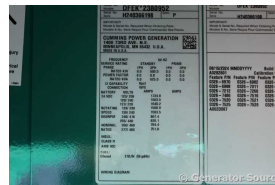

Generator Source thoroughly tests all of our products!

The pricing displayed on our website is subject to change based on deinstallation costs, installation requirements, rigging/disposal, and any other situational variables, but we do try to keep it as up to date as possible.

Copyright © Generator Source. All Rights Reserved. Caterpillar, Detroit, Cummins, Perkins, SDMO, and all other brand names are trademarks of their individual prospective companies.

sales@generatorsource.com - generatorsource.com
303-659-2073 - 1-800-853-2073

FORMERLY
Diesel
SERVICE & SUPPLY