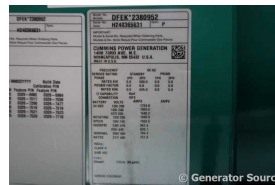

Generator Source thoroughly tests all of our products!

The pricing displayed on our website is subject to change based on deinstallation costs, installation requirements, rigging/disposal, and any other situational variables, but we do try to keep it as up to date as possible.

Copyright © Generator Source. All Rights Reserved. Caterpillar, Detroit, Cummins, Perkins, SDMO, and all other brand names are trademarks of their individual prospective companies.

sales@generatorsource.com - generatorsource.com
303-659-2073 - 1-800-853-2073

FORMERLY
Diesel
SERVICE & SUPPLY