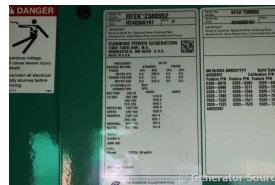

GENERATOR SOURCE

SALES · RENTALS · SERVICE

Cummins - 500 kW - BRAND NEW- JUST ARRIVED

Generator Set Specs

Unit#: 090346
Capacity: 500 kW
Manufacturer: Cummins
Enclosure Type: Sound Attenuated Enclosure
Voltage: 277/480 V
Amps: 752 AMPS
Hertz: 60 Hz
Circuit Breaker Amps: 800
Phase: Three-Phase
Location: Brighton, CO
of Leads: 12
Model #: DFEK-2380952
Serial #: H240366197
Generator Weight LBS: 15000
Generator Dimensions: 190 x 86 x 125

Engine Specs

Make: Cummins
Year: 2024
Hours: 0
Fuel: Diesel
Fuel Tank Capacity (Gallons): 850
Fuel Tank Type: Double Wall Base
Model #: QSX15-G9
Serial #: 80595420

Price: Call us at 800-853-2073 for a quote