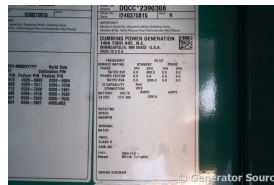

GENERATOR SOURCE

SALES · RENTALS · SERVICE

Cummins - 800 kW - JUST ARRIVED - SOLD

Generator Set Specs

Unit#: 090349
Capacity: 800 kW
Manufacturer: Cummins
Enclosure Type: Sound Attenuated Enclosure
Voltage: 277/480 V
Amps: 1203 AMPS
Hertz: 60 Hz
Circuit Breaker Amps: 1200
Phase: Three-Phase
Location: Brighton, CO
of Leads: 12
Model #: DQCC-2390308
Serial #: I240375815
Generator Weight LBS: 27500
Generator Dimensions: 307 x 102 x 147

Engine Specs

Make: C
Year: 2024
Hours: 0
Fuel Tank Capacity (Gallons): 1484
Fuel Tank Type: Double Wall Base
Model #: QSK23-G7
Serial #: 85019520

Price: Call us at 800-853-2073 for a quote

Generator Source thoroughly tests all of our products!