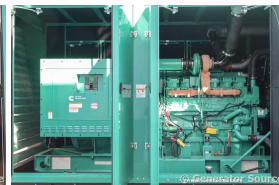

GENERATOR SOURCE

SALES · RENTALS · SERVICE

Cummins - 800 kW - JUST ARRIVED - SOLD

Generator Set Specs

Unit#: 090349
Capacity: 800 kW
Manufacturer: Cummins
Enclosure Type: Sound Attenuated Enclosure
Voltage: 277/480 V
Amps: 1203 AMPS
Hertz: 60 Hz
Circuit Breaker Amps: 1200
Phase: Three-Phase
Location: Brighton, CO
of Leads: 12
Model #: DQCC-2390308
Serial #: I240375815
Generator Weight LBS: 27500
Generator Dimensions: 307 x 102 x 147

Engine Specs

Make: C
Year: 2024
Hours: 0
Fuel Tank Capacity (Gallons): 1484
Fuel Tank Type: Double Wall Base
Model #: QSK23-G7
Serial #: 85019520

Price: Call us at 800-853-2073 for a quote

Generator Source thoroughly tests all of our products!