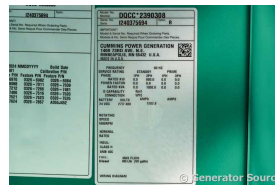

GENERATOR SOURCE

SALES · RENTALS · SERVICE

Cummins - 800 kW - BRAND NEW- JUST ARRIVED

Generator Set Specs

Unit#: 090350
Capacity: 800 kW
Manufacturer: Cummins
Enclosure Type: Sound Attenuated Enclosure
Voltage: 277/480 V
Amps: 1203 AMPS
Hertz: 60 Hz
Circuit Breaker Amps: 1200
Phase: Three-Phase
Location: Brighton, CO
of Leads: 12
Model #: DQCC-2390308
Serial #: I240375694
Generator Weight LBS: 27500
Generator Dimensions: 307 x 102 x 147

Engine Specs

Make: Cummins
Year: 2024
Hours: 0
Fuel: Diesel
Fuel Tank Capacity (Gallons): 1484
Fuel Tank Type: Double Wall Base
Model #: QSK23-G7
Serial #: 85019571

Price: Call us at 800-853-2073 for a quote