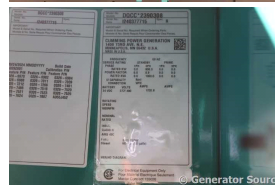

Price: Call us at 800-853-2073 for a quote

Generator Source thoroughly tests all of our products!

The pricing displayed on our website is subject to change based on deinstallation costs, installation requirements, rigging/disposal, and any other situational variables, but we do try to keep it as up to date as possible.

Copyright © Generator Source. All Rights Reserved. Caterpillar, Detroit, Cummins, Perkins, SDMO, and all other brand names are trademarks of their individual prospective companies.

sales@generatorsource.com - generatorsource.com
303-659-2073 - 1-800-853-2073

FORMERLY
Diesel
SERVICE & SUPPLY