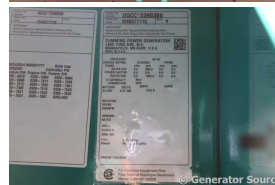

GENERATOR SOURCE

SALES · RENTALS · SERVICE

Cummins - 800 kW - BRAND NEW- JUST ARRIVED

Generator Set Specs

Unit#: 090352
Capacity: 800 kW
Manufacturer: Cummins
Enclosure Type: Sound Attenuated Enclosure
Voltage: 277/480 V
Amps: 1203 AMPS
Hertz: 60 Hz
Circuit Breaker Amps: 1200
Phase: Three-Phase
Location: Brighton, CO
of Leads: 12
Model #: DQCC-2390308
Serial #: I240377715
Generator Weight LBS: 27500
Generator Dimensions: 307 x 102 x 147

Engine Specs

Make: Cummins
Year: 2024
Hours: 0
Fuel: Diesel
Fuel Tank Capacity (Gallons): 1484
Fuel Tank Type: Double Wall Base
Model #: QSK23-G7
Serial #: 85019940

Price: Call us at 800-853-2073 for a quote