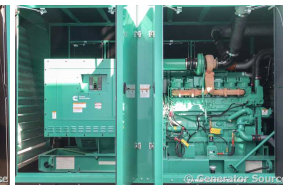

Generator Source thoroughly tests all of our products!

The pricing displayed on our website is subject to change based on deinstallation costs, installation requirements, rigging/disposal, and any other situational variables, but we do try to keep it as up to date as possible.

Copyright © Generator Source. All Rights Reserved. Caterpillar, Detroit, Cummins, Perkins, SDMO, and all other brand names are trademarks of their individual prospective companies.

sales@generatorsource.com - generatorsource.com
303-659-2073 - 1-800-853-2073

FORMERLY
Diesel
SERVICE & SUPPLY