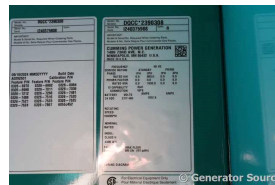

Generator Source thoroughly tests all of our products!

The pricing displayed on our website is subject to change based on deinstallation costs, installation requirements, rigging/disposal, and any other situational variables, but we do try to keep it as up to date as possible.

Copyright © Generator Source. All Rights Reserved. Caterpillar, Detroit, Cummins, Perkins, SDMO, and all other brand names are trademarks of their individual prospective companies.

sales@generatorsource.com - generatorsource.com
303-659-2073 - 1-800-853-2073

FORMERLY
Diesel
SERVICE & SUPPLY