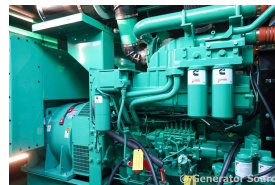

GENERATOR SOURCE

SALES · RENTALS · SERVICE

Cummins - 1000 kW - BRAND NEW - JUST ARRIVED

Generator Set Specs

Unit#: 090355
Capacity: 1000 kW
Manufacturer: Cummins
Enclosure Type: Sound Attenuated Enclosure
Voltage: 277/480 V
Amps: 1504 AMPS
Hertz: 60 Hz
Circuit Breaker Amps: 1600
Phase: Three-Phase
Location: Brighton, CO
of Leads: 12
Model #: DQFAD-2310464
Serial #: K240394947
Generator Weight LBS: 30000
Generator Dimensions: 326 x 102 x 144

Engine Specs

Make: Cummins
Year: 2024
Hours: 0
Fuel: Diesel
Fuel Tank Capacity (Gallons): 1974
Fuel Tank Type: Double Wall Base
Model #: QST30-G5 NR2
Serial #: 37295336

Price: Call us at 800-853-2073 for a quote