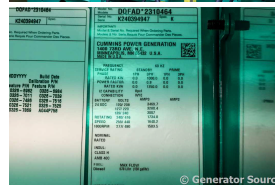

GENERATOR SOURCE

SALES · RENTALS · SERVICE

Cummins - 1000 kW - BRAND NEW - JUST ARRIVED

Generator Set Specs

Unit#: 090355
Capacity: 1000 kW
Manufacturer: Cummins
Enclosure Type: Sound Attenuated Enclosure
Voltage: 277/480 V
Amps: 1504 AMPS
Hertz: 60 Hz
Circuit Breaker Amps: 1600
Phase: Three-Phase
Location: Brighton, CO
of Leads: 12
Model #: DQFAD-2310464
Serial #: K240394947
Generator Weight LBS: 30000
Generator Dimensions: 326 x 102 x 144

Engine Specs

Make: Cummins
Year: 2024
Hours: 0
Fuel: Diesel
Fuel Tank Capacity (Gallons): 1974
Fuel Tank Type: Double Wall Base
Model #: QST30-G5 NR2
Serial #: 37295336

Price: Call us at 800-853-2073 for a quote