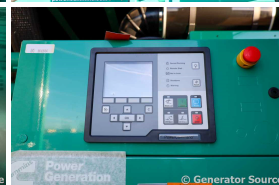

GENERATOR SOURCE

SALES · RENTALS · SERVICE

Cummins - 1000 kW - BRAND NEW - JUST ARRIVED

Generator Set Specs

Unit#: 090355
Capacity: 1000 kW
Manufacturer: Cummins
Enclosure Type: Sound Attenuated Enclosure
Voltage: 277/480 V
Amps: 1504 AMPS
Hertz: 60 Hz
Circuit Breaker Amps: 1600
Phase: Three-Phase
Location: Brighton, CO
of Leads: 12
Model #: DQFAD-2310464
Serial #: K240394947
Generator Weight LBS: 30000
Generator Dimensions: 326 x 102 x 144

Engine Specs

Make: Cummins
Year: 2024
Hours: 0
Fuel: Diesel
Fuel Tank Capacity (Gallons): 1974
Fuel Tank Type: Double Wall Base
Model #: QST30-G5 NR2
Serial #: 37295336

Price: Call us at 800-853-2073 for a quote