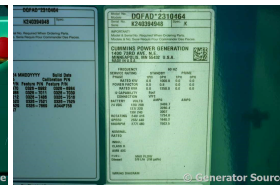

Price: Call us at 800-853-2073 for a quote

Generator Source thoroughly tests all of our products!

The pricing displayed on our website is subject to change based on deinstallation costs, installation requirements, rigging/disposal, and any other situational variables, but we do try to keep it as up to date as possible.

Copyright © Generator Source. All Rights Reserved. Caterpillar, Detroit, Cummins, Perkins, SDMO, and all other brand names are trademarks of their individual prospective companies.

sales@generatorsource.com - generatorsource.com
303-659-2073 - 1-800-853-2073

FORMERLY
Diesel
SERVICE & SUPPLY