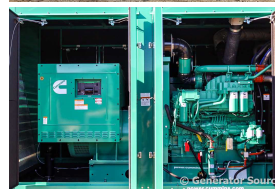

Price: Call us at 800-853-2073 for a quote

Generator Source thoroughly tests all of our products!

The pricing displayed on our website is subject to change based on deinstallation costs, installation requirements, rigging/disposal, and any other situational variables, but we do try to keep it as up to date as possible.

Copyright © Generator Source. All Rights Reserved. Caterpillar, Detroit, Cummins, Perkins, SDMO, and all other brand names are trademarks of their individual prospective companies.

sales@generatorsource.com - generatorsource.com

303-659-2073 - 1-800-853-2073

FORMERLY
Diesel
SERVICE & SUPPLY