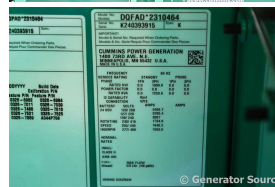

GENERATOR SOURCE

SALES · RENTALS · SERVICE

Cummins - 1000 kW - BRAND NEW - JUST ARRIVED

Generator Set Specs

Unit#: 090357

Capacity: 1000 kW

Manufacturer: Cummins

Enclosure Type: Sound Attenuated Enclosure

Voltage: 277/480 V

Amps: 1504 AMPS

Hertz: 60 Hz

Circuit Breaker Amps: 1600

Phase: Three-Phase

Location: Brighton, CO

of Leads: 12

Model #: DQFAD-2310464

Serial #: K240393915

Generator Weight LBS: 30000

Generator Dimensions: 326 x 102 x 144

Engine Specs

Make: Cummins

Year: 2024

Hours: 0

Fuel: Diesel

Fuel Tank Capacity (Gallons): 1974

Fuel Tank Type: Double Wall Base

Model #: QST30-G5 NR2

Serial #: 37295279

Price: Call us at 800-853-2073 for a quote

Generator Source thoroughly tests all of our products!