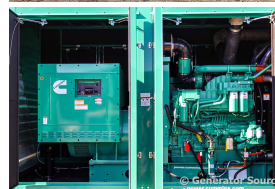

GENERATOR SOURCE

SALES · RENTALS · SERVICE

Cummins - 1000 kW - BRAND NEW - JUST ARRIVED

Generator Set Specs

Unit#: 090357

Capacity: 1000 kW

Manufacturer: Cummins

Enclosure Type: Sound Attenuated Enclosure

Voltage: 277/480 V

Amps: 1504 AMPS

Hertz: 60 Hz

Circuit Breaker Amps: 1600

Phase: Three-Phase

Location: Brighton, CO

of Leads: 12

Model #: DQFAD-2310464

Serial #: K240393915

Generator Weight LBS: 30000

Generator Dimensions: 326 x 102 x 144

Engine Specs

Make: Cummins

Year: 2024

Hours: 0

Fuel: Diesel

Fuel Tank Capacity (Gallons): 1974

Fuel Tank Type: Double Wall Base

Model #: QST30-G5 NR2

Serial #: 37295279

Price: Call us at 800-853-2073 for a quote

Generator Source thoroughly tests all of our products!