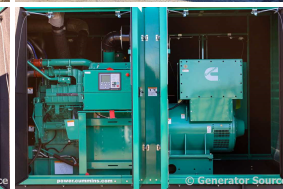

Price: Call us at 800-853-2073 for a quote

Generator Source thoroughly tests all of our products!

The pricing displayed on our website is subject to change based on deinstallation costs, installation requirements, rigging/disposal, and any other situational variables, but we do try to keep it as up to date as possible.

Copyright © Generator Source. All Rights Reserved. Caterpillar, Detroit, Cummins, Perkins, SDMO, and all other brand names are trademarks of their individual prospective companies.

sales@generatorsource.com - generatorsource.com

303-659-2073 - 1-800-853-2073

FORMERLY
Diesel
SERVICE & SUPPLY