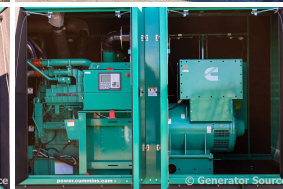

GENERATOR SOURCE

SALES · RENTALS · SERVICE

Cummins - 1000 kW - BRAND NEW - JUST ARRIVED

Generator Set Specs

Unit#: 090357

Capacity: 1000 kW

Manufacturer: Cummins

Enclosure Type: Sound Attenuated Enclosure

Voltage: 277/480 V

Amps: 1504 AMPS

Hertz: 60 Hz

Circuit Breaker Amps: 1600

Phase: Three-Phase

Location: Brighton, CO

of Leads: 12

Model #: DQFAD-2310464

Serial #: K240393915

Generator Weight LBS: 30000

Generator Dimensions: 326 x 102 x 144

Engine Specs

Make: Cummins

Year: 2024

Hours: 0

Fuel: Diesel

Fuel Tank Capacity (Gallons): 1974

Fuel Tank Type: Double Wall Base

Model #: QST30-G5 NR2

Serial #: 37295279

Price: Call us at 800-853-2073 for a quote

Generator Source thoroughly tests all of our products!