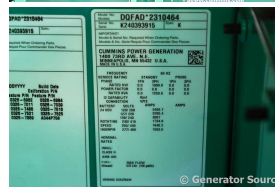

Price: Call us at 800-853-2073 for a quote

Generator Source thoroughly tests all of our products!

The pricing displayed on our website is subject to change based on deinstallation costs, installation requirements, rigging/disposal, and any other situational variables, but we do try to keep it as up to date as possible.

Copyright © Generator Source. All Rights Reserved. Caterpillar, Detroit, Cummins, Perkins, SDMO, and all other brand names are trademarks of their individual prospective companies.

sales@generatorsource.com - generatorsource.com

303-659-2073 - 1-800-853-2073

FORMERLY
Diesel
SERVICE & SUPPLY