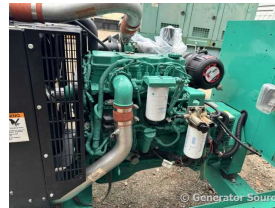

GENERATOR SOURCE

SALES · RENTALS · SERVICE

Cummins - 60 kW - UNAVAILABLE

Generator Set Specs

Unit#: 090364
Capacity: 60 kW
Manufacturer: Cummins
Enclosure Type: Open
Voltage: 277/480 V
Amps: 83 AMPS
Hertz: 60 Hz
Circuit Breaker Amps: 100
Phase: Three-Phase
Location: Jacksonville, FL
of Leads: 12
Model #: DSFAD-1509617
Serial #: F150838699
Generator Weight LBS: 6000
Generator Dimensions: 84"l x 53"w x 54"h

Engine Specs

Make: Cummins
Year: 2015
Hours: 1433
Fuel: Diesel
Fuel Tank Type: Double Wall Base
Model #: QSB5-G3 NR3
Serial #: 73845178

Price: Call us at 800-853-2073 for a quote

Generator Source thoroughly tests all of our products!