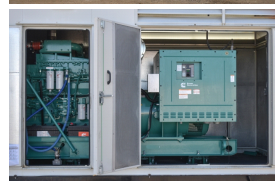

GENERATOR SOURCE

SALES · RENTALS · SERVICE

Cummins - 600 kW - UNAVAILABLE

Generator Set Specs

Unit#: 090366
Capacity: 600 kW
Manufacturer: Cummins
Enclosure Type: Sound Attenuated Enclosure
Voltage: 277/480 V
Amps: 902.1 AMPS
Hertz: 60 Hz
Circuit Breaker Amps: 1200
Phase: Three-Phase
Location: Brighton, CO
of Leads: 6
Model #: DQCA-8102807
Serial #: H110244318
Generator Weight LBS: 30000
Generator Dimensions: 275 x 115 x 173

Engine Specs

Make: Cummins
Year: 2011
Hours: 190
Fuel Tank Capacity (Gallons): 2436
Fuel Tank Type: Double Wall Base
Model #: QSK23-G7 NR2
Serial #: 00323080

Price: Call us at 800-853-2073 for a quote

Generator Source thoroughly tests all of our products!