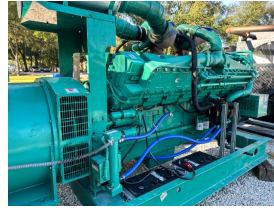

GENERATOR SOURCE

SALES · RENTALS · SERVICE

Cummins - 1250 kW - UNAVAILABLE

Generator Set Specs

Unit#: 090373
Capacity: 1250 kW
Manufacturer: Cummins
Enclosure Type: Open
Voltage: 277/480 V
Amps: 1879 AMPS
Hertz: 60 Hz
Circuit Breaker Amps: 2000
Phase: Three-Phase
Location: Jacksonville, FL
of Leads: 6
Model #: 1250DFLC
Serial #: I950586340
Generator Weight LBS: 20000

Engine Specs

Make: Cummins
Year: 1995
Hours: 613
Fuel Tank Type:
Double Wall Base
Model #: KTA50-G3
Serial #: 33131512

Additional Features: Remote radiator weight 5000lbs
80"l x 95"w x 100h

Price: Call us at 800-853-2073 for a quote