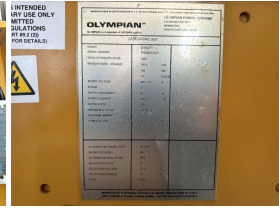

Price: Call us at 800-853-2073 for a quote

Generator Source thoroughly tests all of our products!

The pricing displayed on our website is subject to change based on deinstallation costs, installation requirements, rigging/disposal, and any other situational variables, but we do try to keep it as up to date as possible.

Copyright © Generator Source. All Rights Reserved. Caterpillar, Detroit, Cummins, Perkins, SDMO, and all other brand names are trademarks of their individual prospective companies.

sales@generatorsource.com - generatorsource.com
303-659-2073 - 1-800-853-2073

FORMERLY
Diesel
SERVICE & SUPPLY