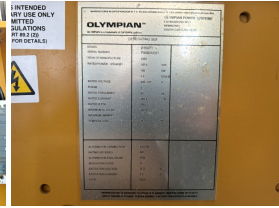

GENERATOR SOURCE

SALES · RENTALS · SERVICE

Olympian - 150 kW - UNAVAILABLE

Generator Set Specs

Unit#: 090374

Capacity: 150 kW

Manufacturer: Olympian

Enclosure Type: Weatherproof Enclosure

Serial #: F6492A001

Generator Weight LBS: 10000

Generator Dimensions: 172"l x 62"w x 144"h

Engine Specs

Make: Perkins

Year: 2000

Hours: 354

Fuel Tank Capacity (Gallons): 500

Fuel Tank Type: Double Wall Base

Model #: YD50733

Serial #: U743054G

Price: Call us at 800-853-2073 for a quote

Generator Source thoroughly tests all of our products!

The pricing displayed on our website is subject to change based on deinstallation costs, installation requirements, rigging/disposal, and any other situational variables, but we do try to keep it as up to date as possible.