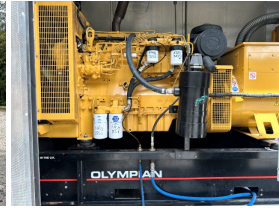

GENERATOR SOURCE

SALES · RENTALS · SERVICE

Olympian - 100 kW - UNAVAILABLE

Generator Set Specs

Unit#: 090376

Capacity: 100 kW

Manufacturer: Olympian

Enclosure Type: Weatherproof Enclosure

Voltage: 277/480 V

Amps: 150 AMPS

Hertz: 60 Hz

Circuit Breaker Amps: 400

Phase: Three-Phase

Location: Jacksonville, FL

of Leads: 12

Model #: D100P1

Serial #: GABL003971

Generator Weight LBS: 10000

Generator Dimensions: 160"l x 125"w x 130"h

Engine Specs

Make: Perkins

Year: 2001

Hours: 365

Fuel Tank Capacity (Gallons): 500

Fuel Tank Type: Double Wall Base

Model #: YB50496

Serial #: U760048H

Price: Call us at 800-853-2073 for a quote

Generator Source thoroughly tests all of our products!

The pricing displayed on our website is subject to change based on deinstallation costs, installation requirements, rigging/disposal, and any other situational variables, but we do try to keep it as up to date as possible.