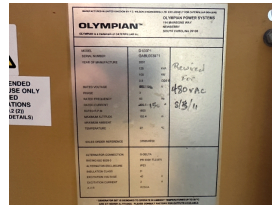

GENERATOR SOURCE

SALES · RENTALS · SERVICE

Olympian - 100 kW - UNAVAILABLE

Generator Set Specs

Unit#: 090376

Capacity: 100 kW

Manufacturer: Olympian

Enclosure Type: Weatherproof Enclosure

Serial #: GABL003971

Generator Weight LBS: 10000

Generator Dimensions: 160"l x 125"w x 130"h

Engine Specs

Make: Perkins

Year: 2001

Hours: 365

Fuel Tank Capacity (Gallons): 500

Fuel Tank Type: Double Wall Base

Model #: YB50496

Serial #: U760048H

Price: Call us at 800-853-2073 for a quote

Generator Source thoroughly tests all of our products!

The pricing displayed on our website is subject to change based on deinstallation costs, installation requirements, rigging/disposal, and any other situational variables, but we do try to keep it as up to date as possible.