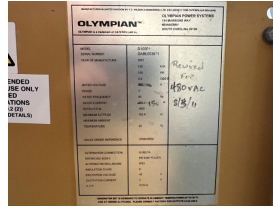

GENERATOR SOURCE

SALES · RENTALS · SERVICE

Olympian - 100 kW - UNAVAILABLE

Generator Set Specs

Unit#: 090376

Capacity: 100 kW

Manufacturer: Olympian

Enclosure Type: Weatherproof Enclosure

Serial #: GABL003971

Generator Weight LBS: 10000

Generator Dimensions: 160"l x 125"w x 130"h

Engine Specs

Make: Perkins

Year: 2001

Hours: 365

Fuel Tank Capacity (Gallons): 500

Fuel Tank Type: Double Wall Base

Model #: YB50496

Serial #: U760048H

Price: Call us at 800-853-2073 for a quote

Generator Source thoroughly tests all of our products!

The pricing displayed on our website is subject to change based on deinstallation costs, installation requirements, rigging/disposal, and any other situational variables, but we do try to keep it as up to date as possible.