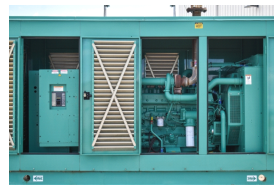

## Cummins - 215 kW - UNAVAILABLE

### Generator Set Specs

**Unit#:** 090382  
**Capacity:** 215 kW  
**Manufacturer:** Cummins  
**Enclosure Type:** Weatherproof Enclosure  
**Voltage:** 120/208 V  
**Amps:** 747 AMPS  
**Hertz:** 60 Hz  
**Circuit Breaker Amps:** 800  
**Phase:** Three-Phase  
**Location:** Brighton, CO  
**# of Leads:** 12  
**Model #:** 215GFBB  
**Serial #:** LM05J086092  
**Generator Weight LBS:** 8000  
**Generator Dimensions:** 150 x 65 x 121

### Engine Specs

**Make:** Cummins  
**Year:** 2005  
**Hours:** 577  
**Fuel Tank Type:** Double Wall  
**Model #:** GTA855G2  
**Serial #:** 25305316

**Price:** Call us at 800-853-2073 for a quote