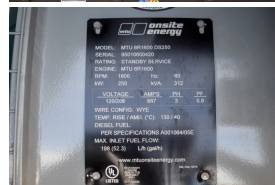

GENERATOR SOURCE

SALES · RENTALS · SERVICE

MTU - 250 kW - UNAVAILABLE

Generator Set Specs

Unit#: 090389
Capacity: 250 kW
Manufacturer: MTU
Enclosure Type: Weatherproof Enclosure
Voltage: 120/208 V
Amps: 867 AMPS
Hertz: 60 Hz
Circuit Breaker Amps: 800
Phase: Three-Phase
Location: Brighton, CO
of Leads: 12
Model #: DS250
Serial #: 95010600420
Generator Weight LBS: 17000
Generator Dimensions: 180 x 61 x 123

Engine Specs

Make: MTU
Year: 2015
Hours: 35
Fuel: Diesel
Fuel Tank Capacity (Gallons): 450
Fuel Tank Type: Double Wall Base
Model #: 6R1600G70S
Serial #: 16301003025

Price: Call us at 800-853-2073 for a quote