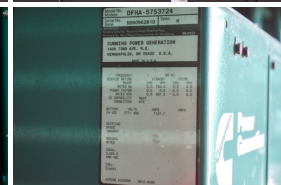

GENERATOR SOURCE

SALES · RENTALS · SERVICE

Cummins - 750 kW - UNAVAILABLE

Generator Set Specs

Unit#: 090391
Capacity: 750 kW
Manufacturer: Cummins
Enclosure Type: Sound Attenuated Enclosure
Voltage: 277/480 V
Amps: 1127.7 AMPS
Hertz: 60 Hz
Circuit Breaker Amps: 1200
Phase: Three-Phase
Location: Brighton, CO
of Leads: 6
Model #: DFHA-5753724
Serial #: H060962810
Generator Weight LBS: 30000
Generator Dimensions: 234 x 102 x 133

Engine Specs

Make: Cummins
Year: 2006
Hours: 73
Fuel Tank Capacity (Gallons): 660
Fuel Tank Type: Double Wall Base
Model #: QST30-G1
Serial #: 37224588

Price: Call us at 800-853-2073 for a quote

Generator Source thoroughly tests all of our products!