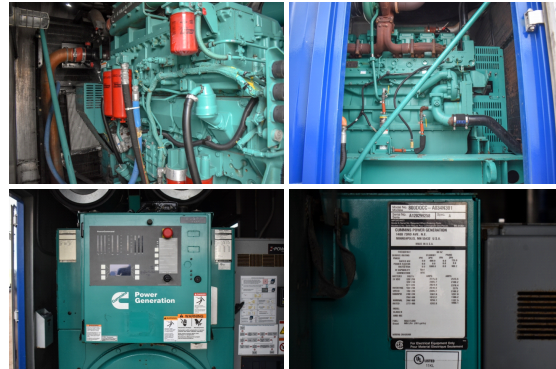

GENERATOR SOURCE

SALES · RENTALS · SERVICE

Cummins - 800 kW - ON RENT

Generator Set Specs

Unit#: 090395
Capacity: 800 kW
Manufacturer: Cummins
Enclosure Type: Sound Attenuated Enclosure Mounted on Trailer
Voltage: 277/480 V
Amps: 1202.8 AMPS
Hertz: 60 Hz
Circuit Breaker Amps: 3000
Phase: Three-Phase
Location: Brighton, CO

# of Leads: 12
Model #: 800DQCC
Serial #: A120299258
Generator Weight LBS: 45000
Generator Dimensions: 368 x 99 x 156

Engine Specs

Make: Cummins
Year: 2012
Hours: 4184
Fuel: Diesel
Fuel Tank Type: Double Wall Base
Model #: QSK23-G7 NR2
Serial #: 00323971

Price: Call us at 800-853-2073 for a quote

Generator Source thoroughly tests all of our products!

The pricing displayed on our website is subject to change based on deinstallation costs, installation requirements, rigging/disposal, and any other situational variables, but we do try to keep it as up to date as possible.

Copyright © Generator Source. All Rights Reserved. Caterpillar, Detroit, Cummins, Perkins, SDMO, and all other brand names are trademarks of their individual prospective companies.

sales@generatorsource.com - generatorsource.com
303-659-2073 - 1-800-853-2073

FORMERLY
Diesel
SERVICE & SUPPLY