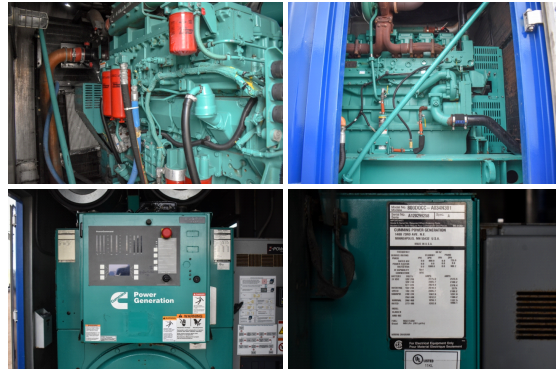

GENERATOR SOURCE

SALES · RENTALS · SERVICE

Cummins - 800 kW - ON RENT

Generator Set Specs

Unit#: 090395
Capacity: 800 kW
Manufacturer: Cummins
Enclosure Type: Sound Attenuated Enclosure Mounted on Trailer
Voltage: 277/480 V
Amps: 1202.8 AMPS
Hertz: 60 Hz
Circuit Breaker Amps: 3000
Phase: Three-Phase
Location: Brighton, CO

# of Leads: 12

Model #: 800DQCC

Serial #: A120299258

Generator Weight LBS: 45000

Generator Dimensions: 368 x 99 x 156

Engine Specs

Make: Cummins
Year: 2012
Hours: 4184
Fuel: Diesel
Fuel Tank Type: Double Wall Base
Model #: QSK23-G7 NR2
Serial #: 00323971

Price: Call us at 800-853-2073 for a quote

Generator Source thoroughly tests all of our products!

The pricing displayed on our website is subject to change based on deinstallation costs, installation requirements, rigging/disposal, and any other situational variables, but we do try to keep it as up to date as possible.

Copyright © Generator Source. All Rights Reserved. Caterpillar, Detroit, Cummins, Perkins, SDMO, and all other brand names are trademarks of their individual prospective companies.

sales@generatorsource.com - generatorsource.com
303-659-2073 - 1-800-853-2073

FORMERLY
Diesel
SERVICE & SUPPLY