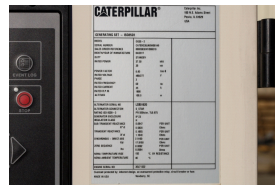

GENERATOR SOURCE

SALES · RENTALS · SERVICE

Caterpillar - 30 kW - UNAVAILABLE

Generator Set Specs

Unit#: 090407
Capacity: 30 kW
Manufacturer: Caterpillar
Enclosure Type: Sound Attenuated Enclosure
Voltage: 277/480 V
Amps: 45 AMPS
Hertz: 60 Hz
Circuit Breaker Amps: 50
Phase: Three-Phase
Location: Brighton, CO
of Leads: 12
Model #: DG30-2
Serial #: CAT0DG30JNBW00149
Generator Weight LBS: 2000
Generator Dimensions: 78 x 40 x 55

Engine Specs

Make: PSI
Year: 2017
Hours: 1
Model #: 39004169
Serial #: 3.0L71332

Price: Call us at 800-853-2073 for a quote

Generator Source thoroughly tests all of our products!

The pricing displayed on our website is subject to change based on deinstallation costs, installation requirements, rigging/disposal, and any other situational variables, but we do try to keep it as up to date as possible.