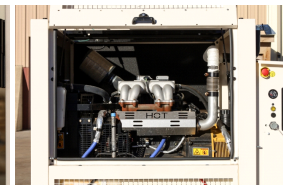

Engine Specs

Make: PSI
Year: 2017
Hours: 1
Model #: 39004169
Serial #: 3.0L71332

Price: Call us at 800-853-2073 for a quote

Generator Source thoroughly tests all of our products!

The pricing displayed on our website is subject to change based on deinstallation costs, installation requirements, rigging/disposal, and any other situational variables, but we do try to keep it as up to date as possible.

Copyright © Generator Source. All Rights Reserved. Caterpillar, Detroit, Cummins, Perkins, SDMO, and all other brand names are trademarks of their individual prospective companies.

sales@generatorsource.com - generatorsource.com
303-659-2073 - 1-800-853-2073

FORMERLY
Diesel
SERVICE & SUPPLY