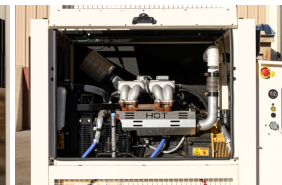

Engine Specs

Make: PSI
Year: 2017
Hours: 1
Model #: 39004169
Serial #: 3.0L71332

Price: Call us at 800-853-2073 for a quote

Generator Source thoroughly tests all of our products!

The pricing displayed on our website is subject to change based on deinstallation costs, installation requirements, rigging/disposal, and any other situational variables, but we do try to keep it as up to date as possible.

Copyright © Generator Source. All Rights Reserved. Caterpillar, Detroit, Cummins, Perkins, SDMO, and all other brand names are trademarks of their individual prospective companies.

sales@generatorsource.com - generatorsource.com
303-659-2073 - 1-800-853-2073

FORMERLY
Diesel
SERVICE & SUPPLY