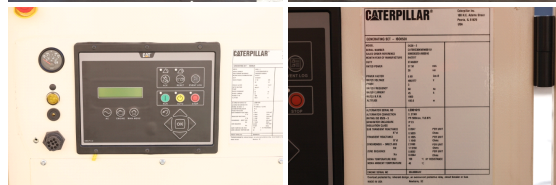

GENERATOR SOURCE

SALES · RENTALS · SERVICE

Caterpillar - 30 kW - UNAVAILABLE

Generator Set Specs

Unit#: 090408
Capacity: 30 kW
Manufacturer: Caterpillar
Enclosure Type: Sound Attenuated Enclosure
Voltage: 277/480 V
Amps: 45 AMPS
Hertz: 60 Hz
Circuit Breaker Amps: 50
Phase: Three-Phase
Location: Brighton, CO
# of Leads: 12
Model #: DG30-2
Serial #: CAT0DG30KNBW00151
Generator Weight LBS: 2000
Generator Dimensions: 78 x 40 x 55

Engine Specs

Make: PSI
Year: 2017
Hours: 1
Model #: 39004169
Serial #: 30L0006522

Price: Call us at 800-853-2073 for a quote

Generator Source thoroughly tests all of our products!

The pricing displayed on our website is subject to change based on deinstallation costs, installation requirements, rigging/disposal, and any other situational variables, but we do try to keep it as up to date as possible.

Copyright © Generator Source. All Rights Reserved. Caterpillar, Detroit, Cummins, Perkins, SDMO, and all other brand names are trademarks of their individual prospective companies.

sales@generatorsource.com - generatorsource.com
303-659-2073 - 1-800-853-2073

FORMERLY
Diesel
SERVICE & SUPPLY