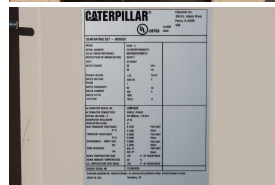

Engine Specs

Make: PSI

Year: 2017

Hours: 1

Model #: 39004171

Serial #: 57L0004228

Price: Call us at 800-853-2073 for a quote

Generator Source thoroughly tests all of our products!

The pricing displayed on our website is subject to change based on deinstallation costs, installation requirements, rigging/disposal, and any other situational variables, but we do try to keep it as up to date as possible.

Copyright © Generator Source. All Rights Reserved. Caterpillar, Detroit, Cummins, Perkins, SDMO, and all other brand names are trademarks of their individual prospective companies.

sales@generatorsource.com - generatorsource.com
303-659-2073 - 1-800-853-2073

FORMERLY
Diesel
SERVICE & SUPPLY