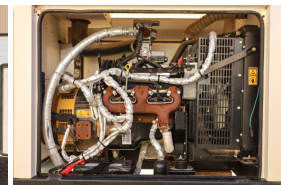

Engine Specs

Make: PSI

Year: 2017

Hours: 1

Model #: 39004171

Serial #: 57L0004228

Price: Call us at 800-853-2073 for a quote

Generator Source thoroughly tests all of our products!

The pricing displayed on our website is subject to change based on deinstallation costs, installation requirements, rigging/disposal, and any other situational variables, but we do try to keep it as up to date as possible.

Copyright © Generator Source. All Rights Reserved. Caterpillar, Detroit, Cummins, Perkins, SDMO, and all other brand names are trademarks of their individual prospective companies.

sales@generatorsource.com - generatorsource.com
303-659-2073 - 1-800-853-2073

FORMERLY
Diesel
SERVICE & SUPPLY