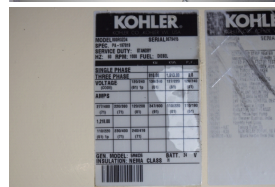

GENERATOR SOURCE

SALES · RENTALS · SERVICE

Kohler - 810 kW - UNAVAILABLE

Generator Set Specs

Unit#: 090426
Capacity: 810 kW
Manufacturer: Kohler
Enclosure Type: Sound Attenuated Enclosure
Voltage: 277/480 V
Amps: 1218 AMPS
Hertz: 60 Hz
Circuit Breaker Amps: 1200
Phase: Three-Phase
Location: Brighton, CO
of Leads: 10
Model #: 800ROZD4
Serial #: 0679415
Generator Weight LBS: 40000
Generator Dimensions: 384 x 124 x 146

Engine Specs

Make: MTU
Year: 2000
Hours: 755
Fuel Tank Capacity (Gallons): 1850
Fuel Tank Type: Double Wall Base
Model #: B1637K35
Serial #: 5362001102

Price: Call us at 800-853-2073 for a quote

Generator Source thoroughly tests all of our products!