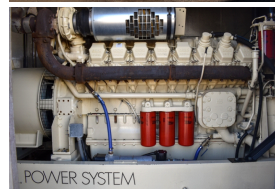

GENERATOR SOURCE

SALES · RENTALS · SERVICE

Kohler - 810 kW - UNAVAILABLE

Generator Set Specs

Unit#: 090426
Capacity: 810 kW
Manufacturer: Kohler
Enclosure Type: Sound Attenuated Enclosure
Voltage: 277/480 V
Amps: 1218 AMPS
Hertz: 60 Hz
Circuit Breaker Amps: 1200
Phase: Three-Phase
Location: Brighton, CO
of Leads: 10
Model #: 800ROZD4
Serial #: 0679415
Generator Weight LBS: 40000
Generator Dimensions: 384 x 124 x 146

Engine Specs

Make: MTU
Year: 2000
Hours: 755
Fuel Tank Capacity (Gallons): 1850
Fuel Tank Type: Double Wall Base
Model #: B1637K35
Serial #: 5362001102

Price: Call us at 800-853-2073 for a quote

Generator Source thoroughly tests all of our products!