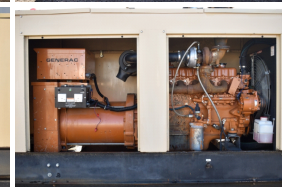

### Generator Set Specs

**Unit#:** 090445  
**Capacity:** 80 kW  
**Manufacturer:** Generac  
**Enclosure Type:** Weatherproof Enclosure  
**Voltage:** 120/208 V  
**Amps:** 278 AMPS  
**Hertz:** 60 Hz  
**Circuit Breaker Amps:** 200  
**Phase:** Three-Phase  
**Location:** Brighton, CO  
**# of Leads:** 12  
**Model #:** 89AO3328-8  
**Serial #:** 889530  
**Generator Weight LBS:** 6000  
**Generator Dimensions:** 111 x 39 x 79

### Engine Specs

**Make:** Generac  
**Hours:** 644  
**Fuel Tank Capacity (Gallons):** 56  
**Fuel Tank Type:** Double Wall Base  
**Model #:** 6.4L  
**Serial #:** 73398

**Price:** Call us at 800-853-2073 for a quote