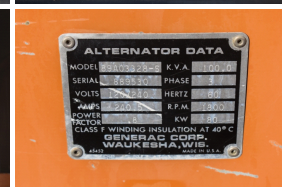

### Generator Set Specs

**Unit#:** 090445  
**Capacity:** 80 kW  
**Manufacturer:** Generac  
**Enclosure Type:** Weatherproof Enclosure  
**Voltage:** 120/208 V  
**Amps:** 278 AMPS  
**Hertz:** 60 Hz  
**Circuit Breaker Amps:** 200  
**Phase:** Three-Phase  
**Location:** Brighton, CO  
**# of Leads:** 12  
**Model #:** 89AO3328-8  
**Serial #:** 889530  
**Generator Weight LBS:** 6000  
**Generator Dimensions:** 111 x 39 x 79

### Engine Specs

**Make:** Generac  
**Hours:** 644  
**Fuel Tank Capacity (Gallons):** 56  
**Fuel Tank Type:** Double Wall Base  
**Model #:** 6.4L  
**Serial #:** 73398

**Price:** Call us at 800-853-2073 for a quote