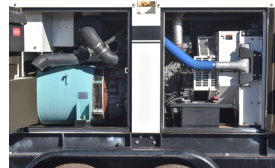

GENERATOR SOURCE

SALES · RENTALS · SERVICE

Multiquip - 100 kW - UNAVAILABLE

Generator Set Specs

Unit#: 090450
Capacity: 100 kW
Manufacturer: Multiquip
Enclosure Type: Sound Attenuated Enclosure Mounted on Trailer
Voltage: ROTARY SWITCH V
Amps: 301 AMPS
Hertz: 60 Hz
Circuit Breaker Amps: 300
Phase: Three-Phase
Location: Brighton, CO
of Leads: 12
Model #: DCA125SSIU
Serial #: 7510684
Generator Weight LBS: 7000
Generator Dimensions: 186 x 76 x 84

Engine Specs

Make: Isuzu
Year: 2012
Hours: 1948
Fuel Tank Capacity (Gallons): 63
Fuel Tank Type: Double Wall Base
Model #: B1-4HK1X
Serial #: 4HK1-492604

Price: Call us at 800-853-2073 for a quote

Generator Source thoroughly tests all of our products!