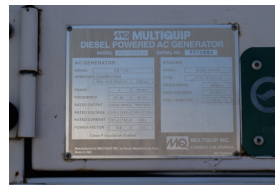

GENERATOR SOURCE

SALES · RENTALS · SERVICE

Multiquip - 100 kW - UNAVAILABLE

Generator Set Specs

Unit#: 090450
Capacity: 100 kW
Manufacturer: Multiquip
Enclosure Type: Sound Attenuated Enclosure Mounted on Trailer
Voltage: ROTARY SWITCH V
Amps: 301 AMPS
Hertz: 60 Hz
Circuit Breaker Amps: 300
Phase: Three-Phase
Location: Brighton, CO
of Leads: 12
Model #: DCA125SSIU
Serial #: 7510684
Generator Weight LBS: 7000
Generator Dimensions: 186 x 76 x 84

Engine Specs

Make: Isuzu
Year: 2012
Hours: 1948
Fuel Tank Capacity (Gallons): 63
Fuel Tank Type: Double Wall Base
Model #: B1-4HK1X
Serial #: 4HK1-492604

Price: Call us at 800-853-2073 for a quote

Generator Source thoroughly tests all of our products!