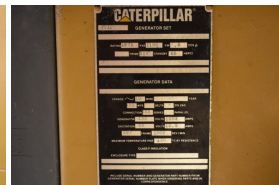

GENERATOR SOURCE

SALES · RENTALS · SERVICE

Caterpillar - 1100 kW - UNAVAILABLE

Generator Set Specs

Unit#: 090452
Capacity: 1100 kW
Manufacturer: Caterpillar
Enclosure Type: Weatherproof Enclosure
Voltage: 277/480 V
Amps: 1654 AMPS
Hertz: 60 Hz
Circuit Breaker Amps: 2000
Phase: Three-Phase
Location: Brighton, CO
of Leads: 10
Model #: SR4
Serial #: 5TD01100
Generator Weight LBS: 30500
Generator Dimensions: 372 x 102 x 138

Engine Specs

Make: Caterpillar
Year: 1991
Hours: 390
Fuel Tank Capacity (Gallons): 558
Fuel Tank Type: Double Wall Base
Model #: 3512
Serial #: 24Z04215

Price: Call us at 800-853-2073 for a quote

Generator Source thoroughly tests all of our products!