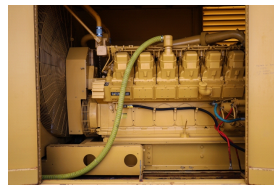

GENERATOR SOURCE

SALES · RENTALS · SERVICE

Caterpillar - 1100 kW - UNAVAILABLE

Generator Set Specs

Unit#: 090452
Capacity: 1100 kW
Manufacturer: Caterpillar
Enclosure Type: Weatherproof Enclosure
Voltage: 277/480 V
Amps: 1654 AMPS
Hertz: 60 Hz
Circuit Breaker Amps: 2000
Phase: Three-Phase
Location: Brighton, CO
of Leads: 10
Model #: SR4
Serial #: 5TD01100
Generator Weight LBS: 30500
Generator Dimensions: 372 x 102 x 138

Engine Specs

Make: Caterpillar
Year: 1991
Hours: 390
Fuel Tank Capacity (Gallons): 558
Fuel Tank Type: Double Wall Base
Model #: 3512
Serial #: 24Z04215

Price: Call us at 800-853-2073 for a quote

Generator Source thoroughly tests all of our products!