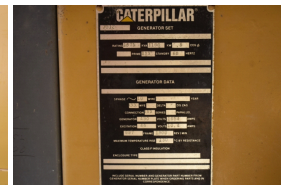

GENERATOR SOURCE

SALES · RENTALS · SERVICE

Caterpillar - 1100 kW - UNAVAILABLE

Generator Set Specs

Unit#: 090452
Capacity: 1100 kW
Manufacturer: Caterpillar
Enclosure Type: Weatherproof Enclosure
Voltage: 277/480 V
Amps: 1654 AMPS
Hertz: 60 Hz
Circuit Breaker Amps: 2000
Phase: Three-Phase
Location: Brighton, CO
of Leads: 10
Model #: SR4
Serial #: 5TD01100
Generator Weight LBS: 30500
Generator Dimensions: 372 x 102 x 138

Engine Specs

Make: Caterpillar
Year: 1991
Hours: 390
Fuel Tank Capacity (Gallons): 558
Fuel Tank Type: Double Wall Base
Model #: 3512
Serial #: 24Z04215

Price: Call us at 800-853-2073 for a quote

Generator Source thoroughly tests all of our products!