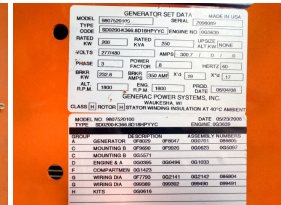

GENERATOR SOURCE

SALES · RENTALS · SERVICE

Generac - 200 kW - UNAVAILABLE

Generator Set Specs

Unit#: 090465
Capacity: 200 kW
Manufacturer: Generac
Enclosure Type: Enclosed
Voltage: 277/480 V
Amps: 300 AMPS
Hertz: 60 Hz
Circuit Breaker Amps: 400
Phase: Three-Phase
Location: Jacksonville, FL
of Leads: 12
Model #: SD250
Serial #: 9802502080
Generator Weight LBS: 10000
Generator Dimensions: 144"l x 149"w x 84"h

Engine Specs

Make: John Deere
Year: 2008
Hours: 37.1
Fuel Tank Capacity (Gallons): 100
Fuel Tank Type: Double Wall Base
Model #: 6068HF485TU
Serial #: PE60681040186

Price: Call us at 800-853-2073 for a quote