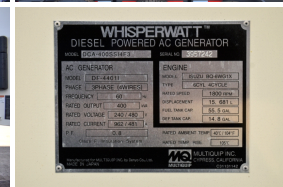

### Generator Set Specs

**Unit#:** 090469  
**Capacity:** 320 kW  
**Manufacturer:** Multiquip  
**Enclosure Type:** Sound Attenuated Enclosure Mounted on Trailer  
**Voltage:** MULTI-TAP V  
**Amps:** 481 AMPS  
**Hertz:** 60 Hz  
**Circuit Breaker Amps:** 1000  
**Phase:** Voltage Selector Switch  
**Location:** Jacksonville, FL  
**# of Leads:** 12  
**Model #:** DCA-4005514FS  
**Serial #:** 3957242  
**Generator Weight LBS:** 16000  
**Generator Dimensions:** 269 x 102 x 125

### Engine Specs

**Make:** Isuzu  
**Year:** 2020  
**Hours:** 125  
**Fuel:** Diesel  
**Fuel Tank Capacity (Gallons):** 55  
**Fuel Tank Type:** Double Wall Base  
**Model #:** BQ-6WG1X  
**Serial #:** 6WG1-641445