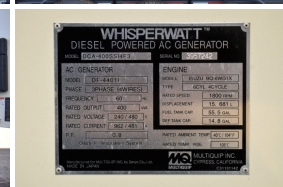

GENERATOR SOURCE

SALES · RENTALS · SERVICE

Multiquip - 320 kW - ON RENT

Generator Set Specs

Unit#: 090469
Capacity: 320 kW
Manufacturer: Multiquip
Enclosure Type: Sound Attenuated Enclosure Mounted on Trailer
Voltage: MULTI-TAP V
Amps: 481 AMPS
Hertz: 60 Hz
Circuit Breaker Amps: 1000
Phase: Voltage Selector Switch
Location: Jacksonville, FL
of Leads: 12
Model #: DCA-4005514FS
Serial #: 3957242
Generator Weight LBS: 16000
Generator Dimensions: 269 x 102 x 125

Engine Specs

Make: Isuzu
Year: 2020
Hours: 125
Fuel: Diesel
Fuel Tank Capacity (Gallons): 55
Fuel Tank Type: Double Wall Base
Model #: BQ-6WG1X
Serial #: 6WG1-641445

Price: Call us at 800-853-2073 for a quote