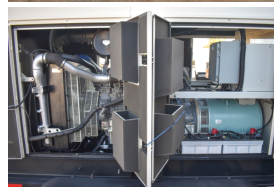

GENERATOR SOURCE

SALES · RENTALS · SERVICE

Multiquip - 320 kW - ON RENT

Generator Set Specs

Unit#: 090469
Capacity: 320 kW
Manufacturer: Multiquip
Enclosure Type: Sound Attenuated Enclosure Mounted on Trailer
Voltage: MULTI-TAP V
Amps: 481 AMPS
Hertz: 60 Hz
Circuit Breaker Amps: 1000
Phase: Voltage Selector Switch
Location: Jacksonville, FL
of Leads: 12
Model #: DCA-4005514FS
Serial #: 3957242
Generator Weight LBS: 16000
Generator Dimensions: 269 x 102 x 125

Engine Specs

Make: Isuzu
Year: 2020
Hours: 125
Fuel: Diesel
Fuel Tank Capacity (Gallons): 55
Fuel Tank Type: Double Wall Base
Model #: BQ-6WG1X
Serial #: 6WG1-641445

Price: Call us at 800-853-2073 for a quote