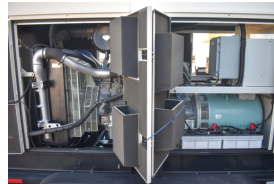

### Generator Set Specs

**Unit#:** 090469  
**Capacity:** 320 kW  
**Manufacturer:** Multiquip  
**Enclosure Type:** Sound Attenuated Enclosure Mounted on Trailer  
**Voltage:** MULTI-TAP V  
**Amps:** 481 AMPS  
**Hertz:** 60 Hz  
**Circuit Breaker Amps:** 1000  
**Phase:** Voltage Selector Switch  
**Location:** Jacksonville, FL  
**# of Leads:** 12  
**Model #:** DCA-4005514FS  
**Serial #:** 3957242  
**Generator Weight LBS:** 16000  
**Generator Dimensions:** 269 x 102 x 125

### Engine Specs

**Make:** Isuzu  
**Year:** 2020  
**Hours:** 125  
**Fuel:** Diesel  
**Fuel Tank Capacity (Gallons):** 55  
**Fuel Tank Type:** Double Wall Base  
**Model #:** BQ-6WG1X  
**Serial #:** 6WG1-641445