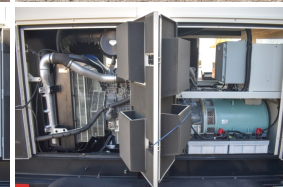

GENERATOR SOURCE

SALES · RENTALS · SERVICE

Multiquip - 320 kW - FOR RENT

Generator Set Specs

Unit#: 090470
Capacity: 320 kW
Manufacturer: Multiquip
Enclosure Type: Sound Attenuated Enclosure Mounted on Trailer
Voltage: MULTI-TAP V
Amps: 481 AMPS
Hertz: 60 Hz
Circuit Breaker Amps: 1000
Phase: Voltage Selector Switch
Location: Austin, TX
of Leads: 12
Model #: DCA-4005514FS
Serial #: 3954559
Generator Weight LBS: 16000
Generator Dimensions: 269 x 102 x 125

Engine Specs

Make: Isuzu
Year: 2020
Hours: 145
Fuel: Diesel
Fuel Tank Capacity (Gallons): 55
Fuel Tank Type: Double Wall Base
Model #: BQ-6WG1X
Serial #: 6WG1-641272

Price: Call us at 800-853-2073 for a quote