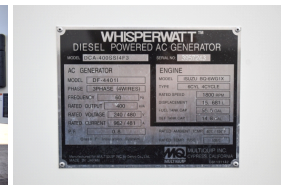

### Generator Set Specs

**Unit#:** 090471  
**Capacity:** 320 kW  
**Manufacturer:** Multiquip  
**Enclosure Type:** Sound Attenuated Enclosure Mounted on Trailer  
**Voltage:** MULTI-TAP V  
**Amps:** 481 AMPS  
**Hertz:** 60 Hz  
**Circuit Breaker Amps:** 1000  
**Phase:** Voltage Selector Switch  
**Location:** Jacksonville, FL  
**# of Leads:** 12  
**Model #:** DCA-4005514FS  
**Serial #:** 3957243  
**Generator Weight LBS:** 16000  
**Generator Dimensions:** 269 x 102 x 125

### Engine Specs

**Make:** Isuzu  
**Year:** 2020  
**Hours:** 136  
**Fuel:** Diesel  
**Fuel Tank Capacity (Gallons):** 55  
**Fuel Tank Type:** Double Wall Base  
**Model #:** BQ-6WG1X  
**Serial #:** 6WG1-641866