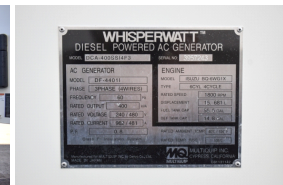

GENERATOR SOURCE

SALES · RENTALS · SERVICE

Multiquip - 320 kW - READY TO SHIP

Generator Set Specs

Unit#: 090471
Capacity: 320 kW
Manufacturer: Multiquip
Enclosure Type: Sound Attenuated Enclosure Mounted on Trailer
Voltage: MULTI-TAP V
Amps: 481 AMPS
Hertz: 60 Hz
Circuit Breaker Amps: 1000
Phase: Voltage Selector Switch
Location: Jacksonville, FL
of Leads: 12
Model #: DCA-4005514FS
Serial #: 3957243
Generator Weight LBS: 16000
Generator Dimensions: 269 x 102 x 125

Engine Specs

Make: Isuzu
Year: 2020
Hours: 136
Fuel: Diesel
Fuel Tank Capacity (Gallons): 55
Fuel Tank Type: Double Wall Base
Model #: BQ-6WG1X
Serial #: 6WG1-641866

Price: Call us at 800-853-2073 for a quote