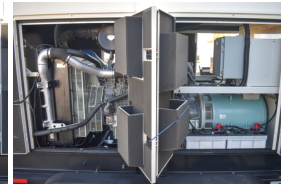

## Multiquip - 320 kW - READY TO SHIP

### Generator Set Specs

**Unit#:** 090471  
**Capacity:** 320 kW  
**Manufacturer:** Multiquip  
**Enclosure Type:** Sound Attenuated Enclosure Mounted on Trailer  
**Voltage:** MULTI-TAP V  
**Amps:** 481 AMPS  
**Hertz:** 60 Hz  
**Circuit Breaker Amps:** 1000  
**Phase:** Voltage Selector Switch  
**Location:** Jacksonville, FL  
**# of Leads:** 12  
**Model #:** DCA-4005514FS  
**Serial #:** 3957243  
**Generator Weight LBS:** 16000  
**Generator Dimensions:** 269 x 102 x 125

### Engine Specs

**Make:** Isuzu  
**Year:** 2020  
**Hours:** 136  
**Fuel:** Diesel  
**Fuel Tank Capacity (Gallons):** 55  
**Fuel Tank Type:** Double Wall Base  
**Model #:** BQ-6WG1X  
**Serial #:** 6WG1-641866