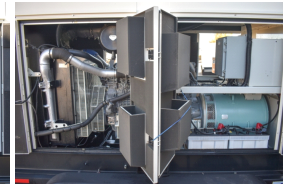

GENERATOR SOURCE

SALES · RENTALS · SERVICE

Multiquip - 320 kW - READY TO SHIP

Generator Set Specs

Unit#: 090471
Capacity: 320 kW
Manufacturer: Multiquip
Enclosure Type: Sound Attenuated Enclosure Mounted on Trailer
Voltage: MULTI-TAP V
Amps: 481 AMPS
Hertz: 60 Hz
Circuit Breaker Amps: 1000
Phase: Voltage Selector Switch
Location: Jacksonville, FL
of Leads: 12
Model #: DCA-4005514FS
Serial #: 3957243
Generator Weight LBS: 16000
Generator Dimensions: 269 x 102 x 125

Engine Specs

Make: Isuzu
Year: 2020
Hours: 136
Fuel: Diesel
Fuel Tank Capacity (Gallons): 55
Fuel Tank Type: Double Wall Base
Model #: BQ-6WG1X
Serial #: 6WG1-641866

Price: Call us at 800-853-2073 for a quote