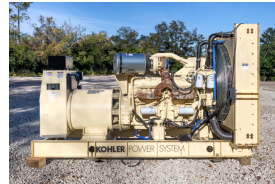

Price: Call us at 800-853-2073 for a quote

Generator Source thoroughly tests all of our products!

The pricing displayed on our website is subject to change based on deinstallation costs, installation requirements, rigging/disposal, and any other situational variables, but we do try to keep it as up to date as possible.

Copyright © Generator Source. All Rights Reserved. Caterpillar, Detroit, Cummins, Perkins, SDMO, and all other brand names are trademarks of their individual prospective companies.

sales@generatorsource.com - generatorsource.com
303-659-2073 - 1-800-853-2073

FORMERLY
Diesel
SERVICE & SUPPLY