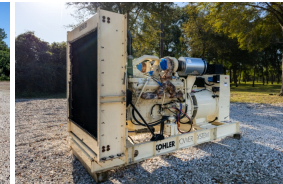

Price: Call us at 800-853-2073 for a quote

Generator Source thoroughly tests all of our products!

The pricing displayed on our website is subject to change based on deinstallation costs, installation requirements, rigging/disposal, and any other situational variables, but we do try to keep it as up to date as possible.

Copyright © Generator Source. All Rights Reserved. Caterpillar, Detroit, Cummins, Perkins, SDMO, and all other brand names are trademarks of their individual prospective companies.

sales@generatorsource.com - generatorsource.com
303-659-2073 - 1-800-853-2073

FORMERLY
Diesel
SERVICE & SUPPLY