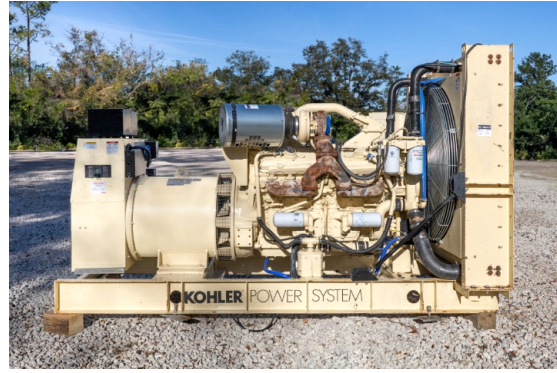

GENERATOR SOURCE

SALES · RENTALS · SERVICE

Kohler - 600 kW - UNAVAILABLE

Generator Set Specs

Unit#: 090475

Capacity: 600 kW

Manufacturer: Kohler

Enclosure Type: Open

Voltage: 277/480 V

Amps: 902 AMPS

Hertz: 60 Hz

Circuit Breaker Amps: 1200

Phase: Three-Phase

Location: Jacksonville, FL

# of Leads: 12

Model #: 600 ROZD71

Serial #: 396004

Generator Dimensions: 136"l x
64"W x 82"H

Engine Specs

Make: Detroit Diesel

Hours: 960

Fuel: Diesel

Fuel Tank Type:
Double Wall Base

Model #: 81237416

Serial #:

Price: Call us at 800-853-2073 for a quote

Generator Source thoroughly tests all of our products!

The pricing displayed on our website is subject to change based on deinstallation costs, installation requirements, rigging/disposal, and any other situational variables, but we do try to keep it as up to date as possible.

Copyright © Generator Source. All Rights Reserved. Caterpillar, Detroit, Cummins, Perkins, SDMO, and all other brand names are trademarks of their individual prospective companies.

sales@generatorsource.com - generatorsource.com
303-659-2073 - 1-800-853-2073

FORMERLY
Diesel
SERVICE & SUPPLY