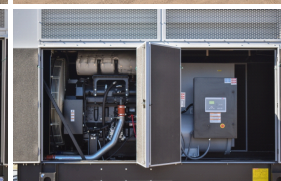

GENERATOR SOURCE

SALES · RENTALS · SERVICE

MTU - 400 kW - UNAVAILABLE

Generator Set Specs

Unit#: 090481
Capacity: 400 kW
Manufacturer: MTU
Enclosure Type: Sound Attenuated Enclosure
Voltage: 277/480 V
Amps: 601 AMPS
Hertz: 60 Hz
Circuit Breaker Amps: 600
Phase: Three-Phase
Location: Brighton, CO
of Leads: 12
Model #: DS400
Serial #: 95090502787
Generator Weight LBS: 14000
Generator Dimensions: 240 x 84 x 120

Engine Specs

Make: John Deere
Year: 2021
Hours: 30
Fuel Tank Capacity (Gallons): 700
Fuel Tank Type: Double Wall Base
Model #: 6135HFG84
Serial #: RG6135L039118

Price: Call us at 800-853-2073 for a quote