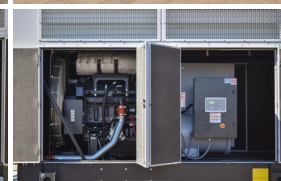

### Generator Set Specs

**Unit#:** 090481  
**Capacity:** 400 kW  
**Manufacturer:** MTU  
**Enclosure Type:** Sound Attenuated Enclosure  
**Voltage:** 277/480 V  
**Amps:** 601 AMPS  
**Hertz:** 60 Hz  
**Circuit Breaker Amps:** 600  
**Phase:** Three-Phase  
**Location:** Brighton, CO  
**# of Leads:** 12  
**Model #:** DS400  
**Serial #:** 95090502787  
**Generator Weight LBS:** 14000  
**Generator Dimensions:** 240 x 84 x 120

### Engine Specs

**Make:** John Deere  
**Year:** 2021  
**Hours:** 30  
**Fuel Tank Capacity (Gallons):** 700  
**Fuel Tank Type:** Double Wall Base  
**Model #:** 6135HFG84  
**Serial #:** RG6135L039118