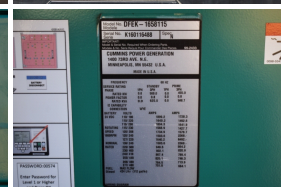

GENERATOR SOURCE

SALES · RENTALS · SERVICE

Cummins - 500 kW - UNAVAILABLE

Generator Set Specs

Unit#: 090495
Capacity: 500 kW
Manufacturer: Cummins
Enclosure Type: Sound Attenuated Enclosure Mounted on Trailer
Voltage: MULTI-TAP V
Amps: 751.8 AMPS
Hertz: 60 Hz
Circuit Breaker Amps: 1600
Phase: Voltage Selector Switch
Location: Brighton, CO
of Leads: 12
Model #: DFEK-1658115
Serial #: K160116488
Generator Weight LBS: 27000
Generator Dimensions: 297 x 103 x 140

Engine Specs

Make: Cummins
Year: 2016
Hours: 11562
Fuel Tank Capacity (Gallons): 730
Fuel Tank Type: Double Wall Base
Model #: QSX15-G9
Serial #: 79947488

Price: Call us at 800-853-2073 for a quote

Generator Source thoroughly tests all of our products!