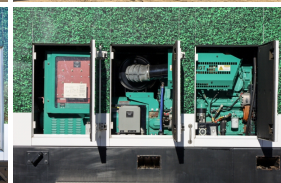

GENERATOR SOURCE

SALES · RENTALS · SERVICE

Cummins - 500 kW - UNAVAILABLE

Generator Set Specs

Unit#: 090495
Capacity: 500 kW
Manufacturer: Cummins
Enclosure Type: Sound Attenuated Enclosure Mounted on Trailer
Voltage: MULTI-TAP V
Amps: 751.8 AMPS
Hertz: 60 Hz
Circuit Breaker Amps: 1600
Phase: Voltage Selector Switch
Location: Brighton, CO
of Leads: 12
Model #: DFEK-1658115
Serial #: K160116488
Generator Weight LBS: 27000
Generator Dimensions: 297 x 103 x 140

Engine Specs

Make: Cummins
Year: 2016
Hours: 11562
Fuel Tank Capacity (Gallons): 730
Fuel Tank Type: Double Wall Base
Model #: QSX15-G9
Serial #: 79947488

Price: Call us at 800-853-2073 for a quote

Generator Source thoroughly tests all of our products!