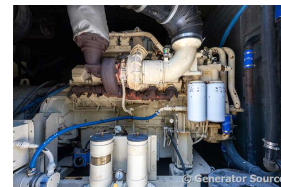

### Generator Set Specs

**Unit#:** 090497  
**Capacity:** 600 kW  
**Manufacturer:** Kohler  
**Enclosure Type:** Enclosure Mounted on Trailer  
**Voltage:** 277/480 V  
**Amps:** 2082 AMPS  
**Hertz:** 60 Hz  
**Circuit Breaker Amps:** 2000  
**Phase:** Three-Phase  
**Location:** Jacksonville, FL  
**# of Leads:** 12  
**Model #:** 650REOZDB  
**Serial #:** 2053280  
**Generator Weight LBS:** 42000  
**Generator Dimensions:** 370"l x 97"w x 160"h

### Engine Specs

**Make:** Detroit  
**Year:** 2005  
**Hours:** 3035  
**Fuel:** Diesel  
**Fuel Tank Type:** Double Wall Base  
**Model #:** R1237M36  
**Serial #:** 5352003808

**Price:** Call us at 800-853-2073 for a quote