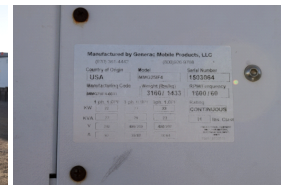

GENERATOR SOURCE

SALES · RENTALS · SERVICE

Generac - 23 kW - SOLD

Generator Set Specs

Unit#: 090506
Capacity: 23 kW
Manufacturer: Generac
Enclosure Type: Sound Attenuated Enclosure Mounted on Trailer
Voltage: ROTARY SWITCH V
Amps: 92 AMPS
Hertz: 60 Hz
Circuit Breaker Amps: 125
Phase: Voltage Selector Switch
Location: Brighton, CO
of Leads: 12
Model #: MMG251F4
Serial #: 1503064
Generator Weight LBS: 4000
Generator Dimensions: 153 x 74 x 82

Engine Specs

Make: Isuzu
Year: 2014
Hours: 6829
Fuel Tank Capacity (Gallons): 100
Fuel Tank Type: Double Wall Base
Model #: BZ-4LE2T
Serial #: 4LE2-608677

Price: Call us at 800-853-2073 for a quote

Generator Source thoroughly tests all of our products!