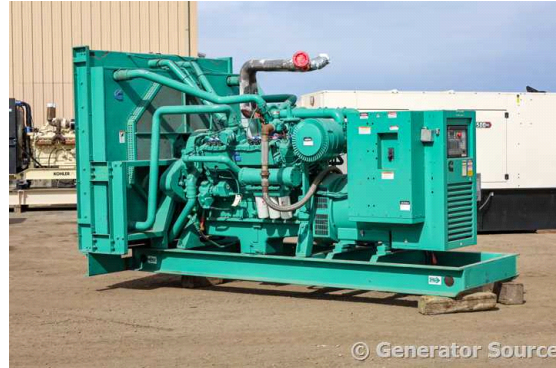

GENERATOR SOURCE

SALES · RENTALS · SERVICE

Cummins - 500 kW - UNAVAILABLE

Generator Set Specs

Unit#: 090564
Capacity: 500 kW
Manufacturer: Cummins
Enclosure Type: Open
Voltage: 277/480 V
Amps: 753 AMPS
Hertz: 60 Hz
Circuit Breaker Amps: 600
Phase: Three-Phase
Location: Brighton, CO
of Leads: 12
Model #: 500GFGA
Serial #: FM07E208447
Generator Weight LBS: 16000

Engine Specs

Make: Cummins
Year: 2007
Hours: 300
Fuel Tank Type: Double Wall
Model #: GTA28
Serial #: 25319618

Price: Call us at 800-853-2073 for a quote

Generator Source thoroughly tests all of our products!