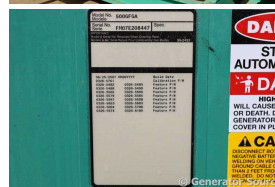

GENERATOR SOURCE

SALES · RENTALS · SERVICE

Cummins - 500 kW - UNAVAILABLE

Generator Set Specs

Unit#: 090564
Capacity: 500 kW
Manufacturer: Cummins
Enclosure Type: Open
Voltage: 277/480 V
Amps: 753 AMPS
Hertz: 60 Hz
Circuit Breaker Amps: 600
Phase: Three-Phase
Location: Brighton, CO
of Leads: 12
Model #: 500GFGA
Serial #: FM07E208447
Generator Weight LBS: 16000

Engine Specs

Make: Cummins
Year: 2007
Hours: 300
Fuel Tank Type: Double Wall
Model #: GTA28
Serial #: 25319618

Price: Call us at 800-853-2073 for a quote

Generator Source thoroughly tests all of our products!