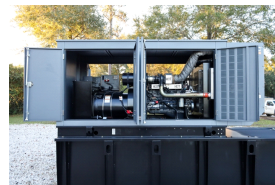

## Generac - 175 kW - UNAVAILABLE

### Generator Set Specs

**Unit#:** 090566  
**Capacity:** 175 kW  
**Manufacturer:** Generac  
**Enclosure Type:** Enclosed  
**Voltage:** 277/480 V  
**Amps:** 263 AMPS  
**Hertz:** 60 Hz  
**Circuit Breaker Amps:** 300  
**Phase:** Three-Phase  
**Location:** Jacksonville, FL  
**# of Leads:** 12  
**Model #:** SD175  
**Serial #:** 8151766  
**Generator Weight LBS:** 14000  
**Generator Dimensions:** 209"l x 54"w x 112"h

### Engine Specs

**Make:** FPT  
**Year:** 2013  
**Hours:** 0.5  
**Fuel:** Diesel  
**Fuel Tank Capacity (Gallons):** 946  
**Fuel Tank Type:** Double Wall Base  
**Model #:** F4HE9685AJ  
**Serial #:** J102