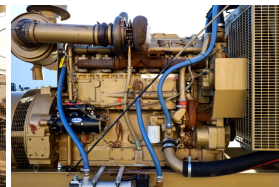

### Generator Set Specs

**Unit#:** 090570  
**Capacity:** 400 kW  
**Manufacturer:** Kohler  
**Enclosure Type:** Open  
**Voltage:** 277/480 V  
**Amps:** 601 AMPS  
**Hertz:** 60 Hz  
**Phase:** Three-Phase  
**Location:** Brighton, CO  
**# of Leads:** 10  
**Model #:** 400ROZ71  
**Serial #:** 195450  
**Generator Weight LBS:** 7000  
**Generator Dimensions:** 134 x 46 x 72

### Engine Specs

**Make:** Cummins  
**Year:** 1986  
**Hours:** 384  
**Fuel:** Diesel  
**Fuel Tank Type:** Double Wall Base  
**Model #:** KTA19-G2  
**Serial #:** 31136835

**Price:** Call us at 800-853-2073 for a quote