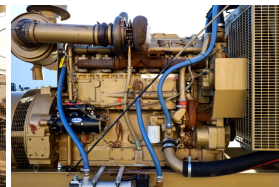

Price: Call us at 800-853-2073 for a quote

Generator Source thoroughly tests all of our products!

The pricing displayed on our website is subject to change based on deinstallation costs, installation requirements, rigging/disposal, and any other situational variables, but we do try to keep it as up to date as possible.

Copyright © Generator Source. All Rights Reserved. Caterpillar, Detroit, Cummins, Perkins, SDMO, and all other brand names are trademarks of their individual prospective companies.

sales@generatorsource.com - generatorsource.com
303-659-2073 - 1-800-853-2073

FORMERLY
Diesel
SERVICE & SUPPLY