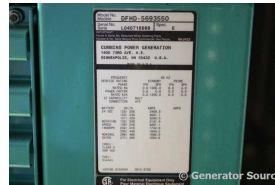

GENERATOR SOURCE

SALES · RENTALS · SERVICE

Cummins - 1000 kW - UNAVAILABLE

Generator Set Specs

Unit#: 090571
Capacity: 1000 kW
Manufacturer: Cummins
Enclosure Type: Sound Attenuated Enclosure
Voltage: 277/480 V
Amps: 1503.6 AMPS
Hertz: 60 Hz
Circuit Breaker Amps: 1600
Phase: Three-Phase
Location: Brighton, CO
of Leads: 12
Model #: DFHD-5693550
Serial #: L040718888
Generator Weight LBS: 41000
Generator Dimensions: 334 x 106 x 116

Engine Specs

Make: Cummins
Year: 2004
Hours: 1414
Fuel: Diesel
Fuel Tank Capacity (Gallons): 1314
Fuel Tank Type: Double Wall Base
Model #: QST30 G5
Serial #: 37214748

Price: Call us at 800-853-2073 for a quote