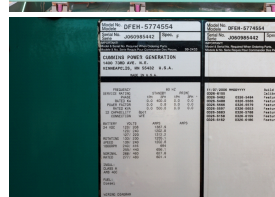

GENERATOR SOURCE

SALES · RENTALS · SERVICE

Cummins - 400 kW - UNAVAILABLE

Generator Set Specs

Unit#: 090574
Capacity: 400 kW
Manufacturer: Cummins
Enclosure Type: Weatherproof Enclosure
Voltage: 277/480 V
Amps: 601 AMPS
Hertz: 60 Hz
Circuit Breaker Amps: 600
Phase: Three-Phase
Location: Brighton, CO
of Leads: 12
Model #: DFEH-5774554
Serial #: J060985442
Generator Weight LBS: 13000
Generator Dimensions: 152 x 60 x 120

Engine Specs

Make: Cummins
Year: 2006
Hours: 405
Fuel Tank Capacity (Gallons): 425
Fuel Tank Type: Double Wall Base
Model #: QSX15-G9
Serial #: 79211884

Price: Call us at 800-853-2073 for a quote

Generator Source thoroughly tests all of our products!