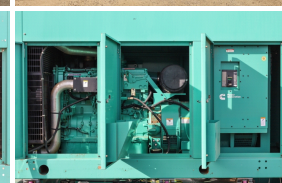

GENERATOR SOURCE

SALES · RENTALS · SERVICE

Cummins - 400 kW - UNAVAILABLE

Generator Set Specs

Unit#: 090574
Capacity: 400 kW
Manufacturer: Cummins
Enclosure Type: Weatherproof Enclosure
Voltage: 277/480 V
Amps: 601 AMPS
Hertz: 60 Hz
Circuit Breaker Amps: 600
Phase: Three-Phase
Location: Brighton, CO
of Leads: 12
Model #: DFEH-5774554
Serial #: J060985442
Generator Weight LBS: 13000
Generator Dimensions: 152 x 60 x 120

Engine Specs

Make: Cummins
Year: 2006
Hours: 405
Fuel Tank Capacity (Gallons): 425
Fuel Tank Type: Double Wall Base
Model #: QSX15-G9
Serial #: 79211884

Price: Call us at 800-853-2073 for a quote

Generator Source thoroughly tests all of our products!