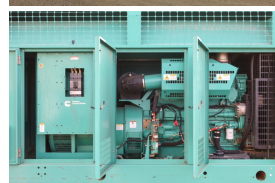

GENERATOR SOURCE

SALES · RENTALS · SERVICE

Cummins - 400 kW - UNAVAILABLE

Generator Set Specs

Unit#: 090574
Capacity: 400 kW
Manufacturer: Cummins
Enclosure Type: Weatherproof Enclosure
Voltage: 277/480 V
Amps: 601 AMPS
Hertz: 60 Hz
Circuit Breaker Amps: 600
Phase: Three-Phase
Location: Brighton, CO
of Leads: 12
Model #: DFEH-5774554
Serial #: J060985442
Generator Weight LBS: 13000
Generator Dimensions: 152 x 60 x 120

Engine Specs

Make: Cummins
Year: 2006
Hours: 405
Fuel Tank Capacity (Gallons): 425
Fuel Tank Type: Double Wall Base
Model #: QSX15-G9
Serial #: 79211884

Price: Call us at 800-853-2073 for a quote

Generator Source thoroughly tests all of our products!