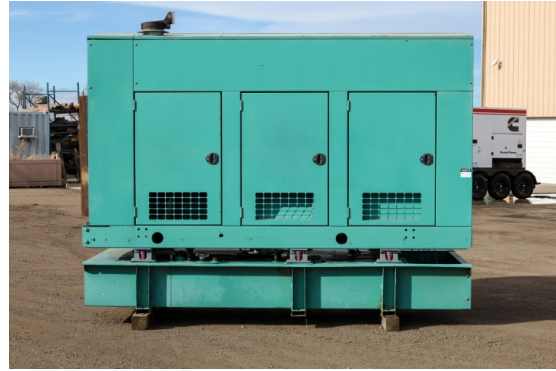

GENERATOR SOURCE

SALES · RENTALS · SERVICE

Cummins - 400 kW - UNAVAILABLE

Generator Set Specs

Unit#: 090574
Capacity: 400 kW
Manufacturer: Cummins
Enclosure Type: Weatherproof Enclosure
Voltage: 277/480 V
Amps: 601 AMPS
Hertz: 60 Hz
Circuit Breaker Amps: 600
Phase: Three-Phase
Location: Brighton, CO
of Leads: 12
Model #: DFEH-5774554
Serial #: J060985442
Generator Weight LBS: 13000
Generator Dimensions: 152 x 60 x 120

Engine Specs

Make: Cummins
Year: 2006
Hours: 405
Fuel Tank Capacity (Gallons): 425
Fuel Tank Type: Double Wall Base
Model #: QSX15-G9
Serial #: 79211884

Price: Call us at 800-853-2073 for a quote

Generator Source thoroughly tests all of our products!